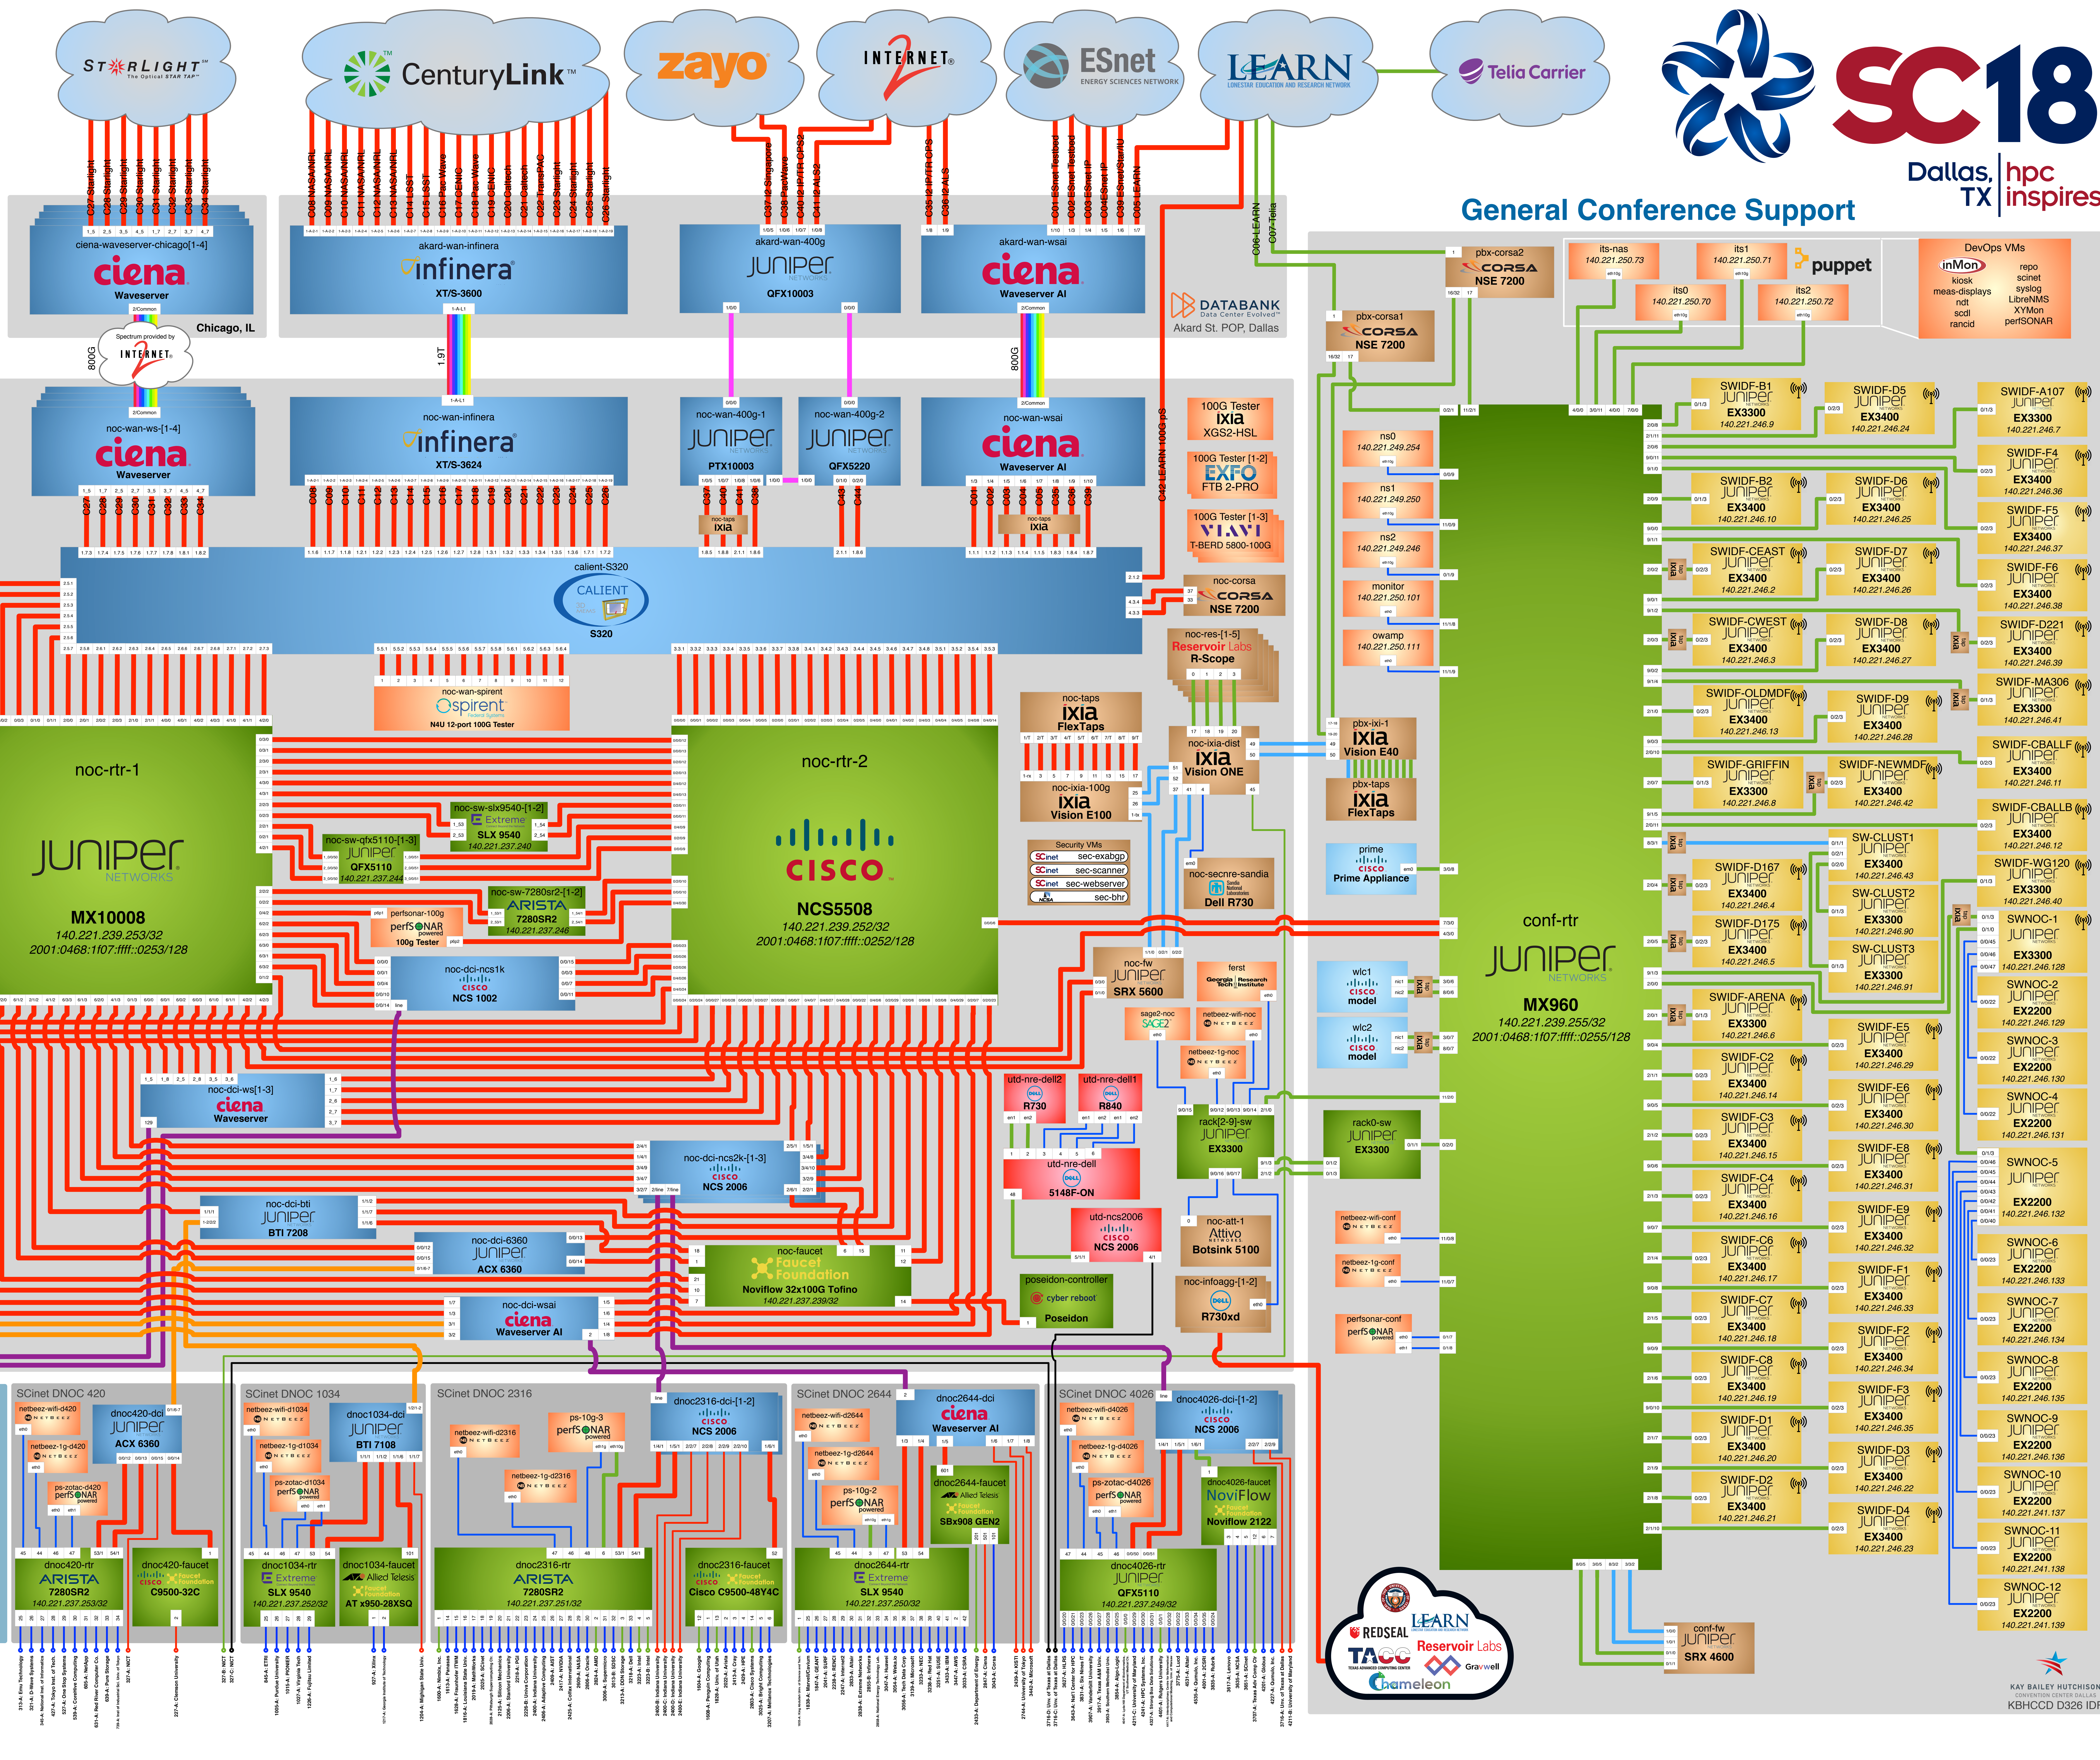

- 1 Gigabit Ethernet
- 10 Gigabit Ethernet
- 40 Gigabit Ethernet
- 100 Gigabit Ethernet
- 400 Gigabit Ethernet
- 400G DCI
- 800G DCI
- DWDM OTN
- Wi-Fi Access Point

## General Conference Support