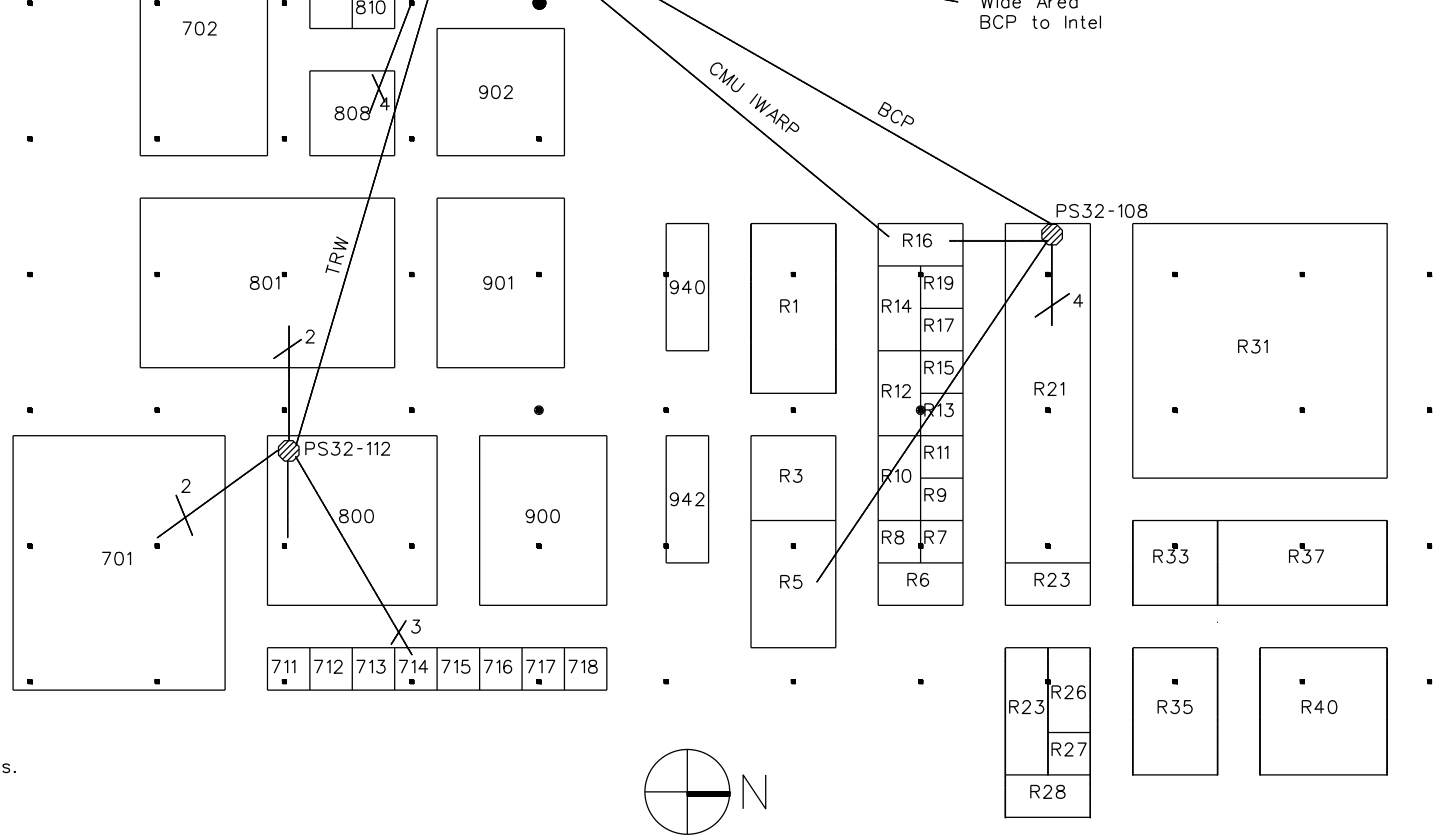

Research Exhibits

- R1- Sandia Nat'l Lab
- R3- Ohio State Univ.
- R5- LLNL
- R6- HP
- R7- Univ. Of Alaska
- R8- Boston University
- R9- Univ of Illinois
- R10- Univ. of Oregon
- R11- Vanderbilt Computer Center
- R12- Advanced Science & Tech. Inst.
- R13- Army Research Lab
- R15- CMU
- R17- Univ. of Vienna
- R19- NAS/NASA
- R21- LANL
- R23- Mississippi State Univ.
- R25- Oak Ridge Nat'l Lab
- R26- NCAR
- R27- CRPC
- R28- Fermi
- R31- Argonne Nat'l Lab
- R35- MetaCenter
- R37- Exhibitor Lounge

10/12/93 zawada

Supercomputing '93 Show Floor