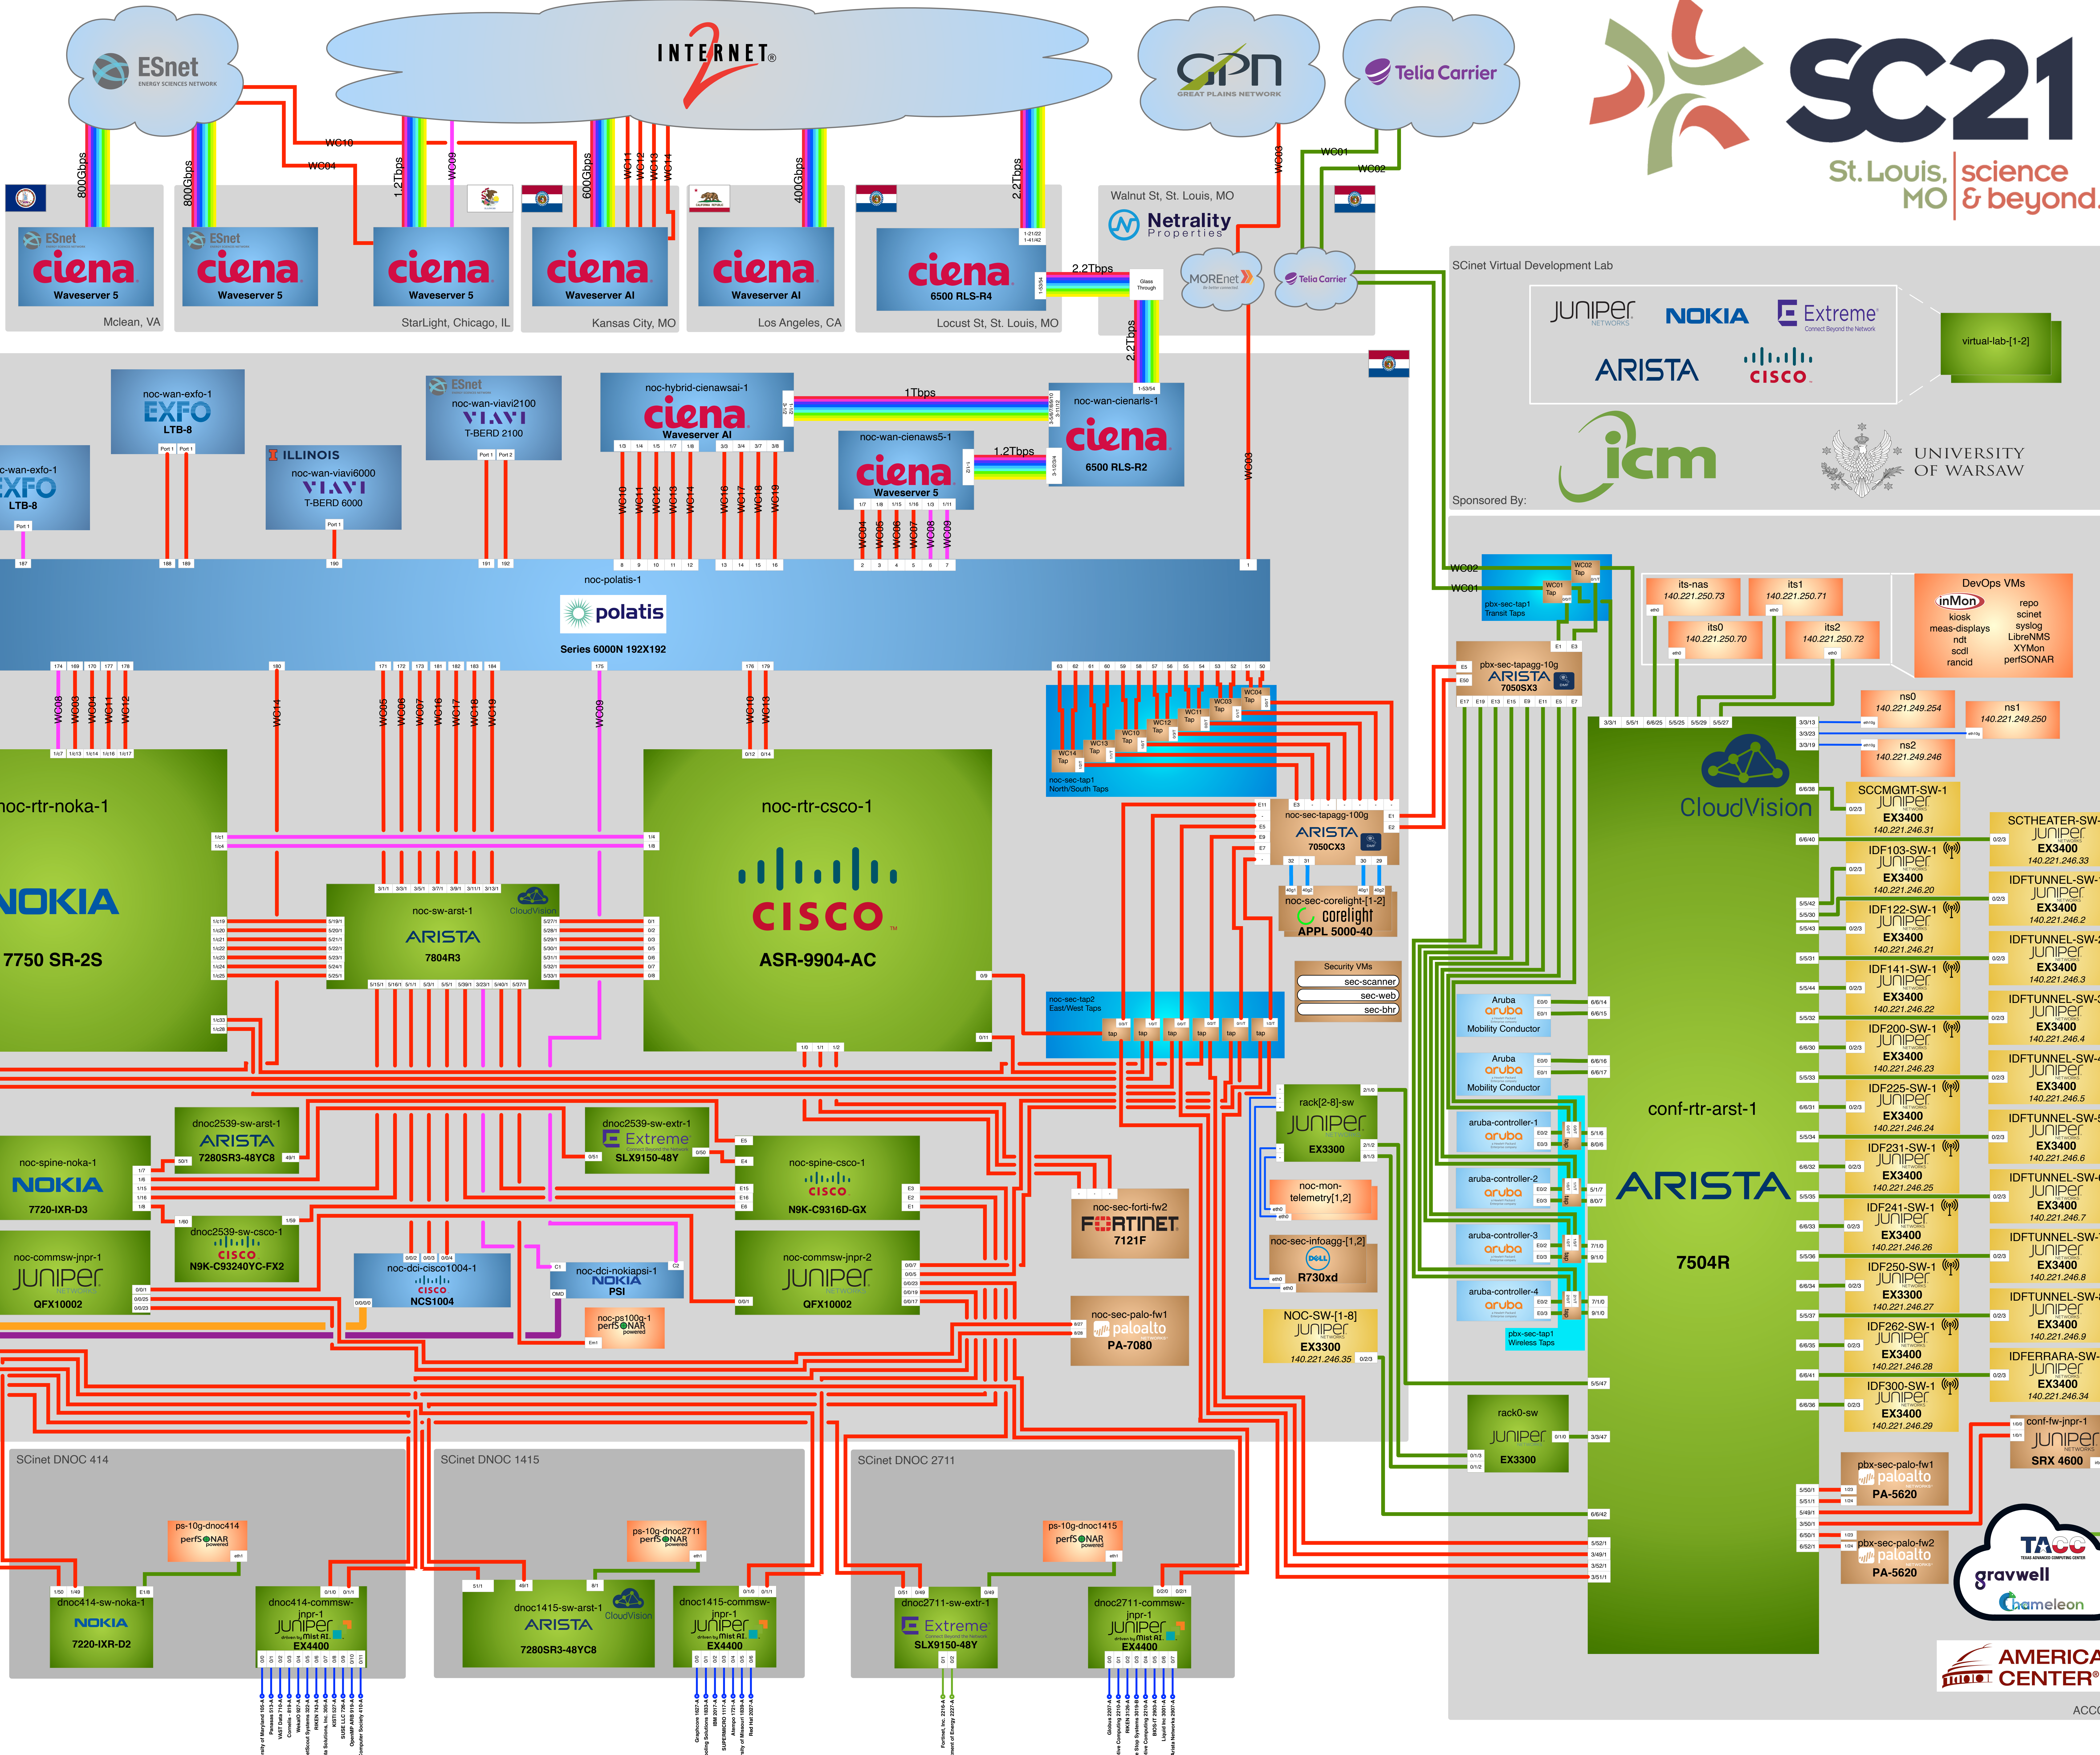

Connectivity and Bandwidth

- 1 Gigabit Ethernet
- 10 Gigabit Ethernet
- 40 Gigabit Ethernet
- 100 Gigabit Ethernet
- 400 Gigabit Ethernet
- 400G DCI
- 800G+ DCI
- DWDM OTN
- Wi-Fi Access Point

SCinet Team

- Routing
- WAN
- Edge
- Network Security
- Wireless
- DevOps

SCinet Virtual Development Lab

UNIVERSITY OF WARSAW

Sponsored By:

- ARISTA
- CISCO
- ICM
- UNIVERSITY OF WARSAW

SCinet
NOC 2539

ACCC PBX