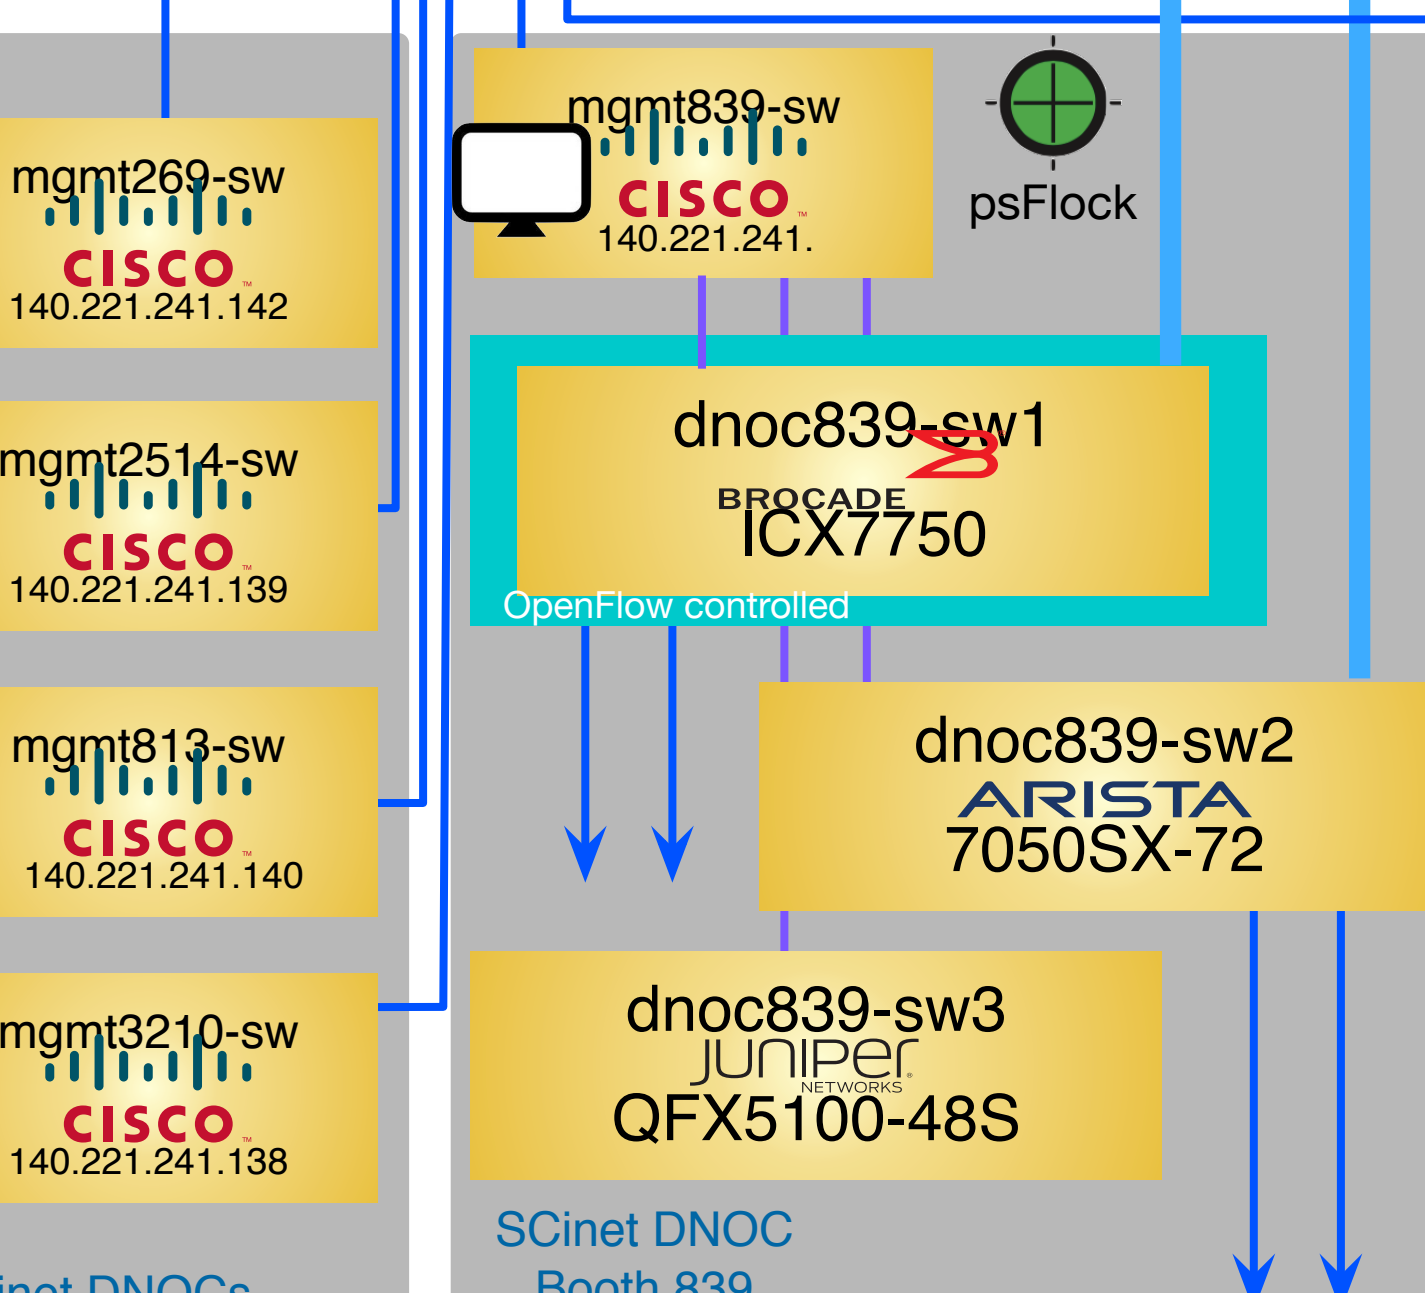

Network Architecture V4.2
Linda Winkler
Nov. 15-20, 2015

SCinet NOC Booth 849

1G Exhibitor Connections

1G Exhibitor Connections

1G Exhibitor Connections

10G Exhibitor Connections

100G Exhibitor Connections

General Conference Support