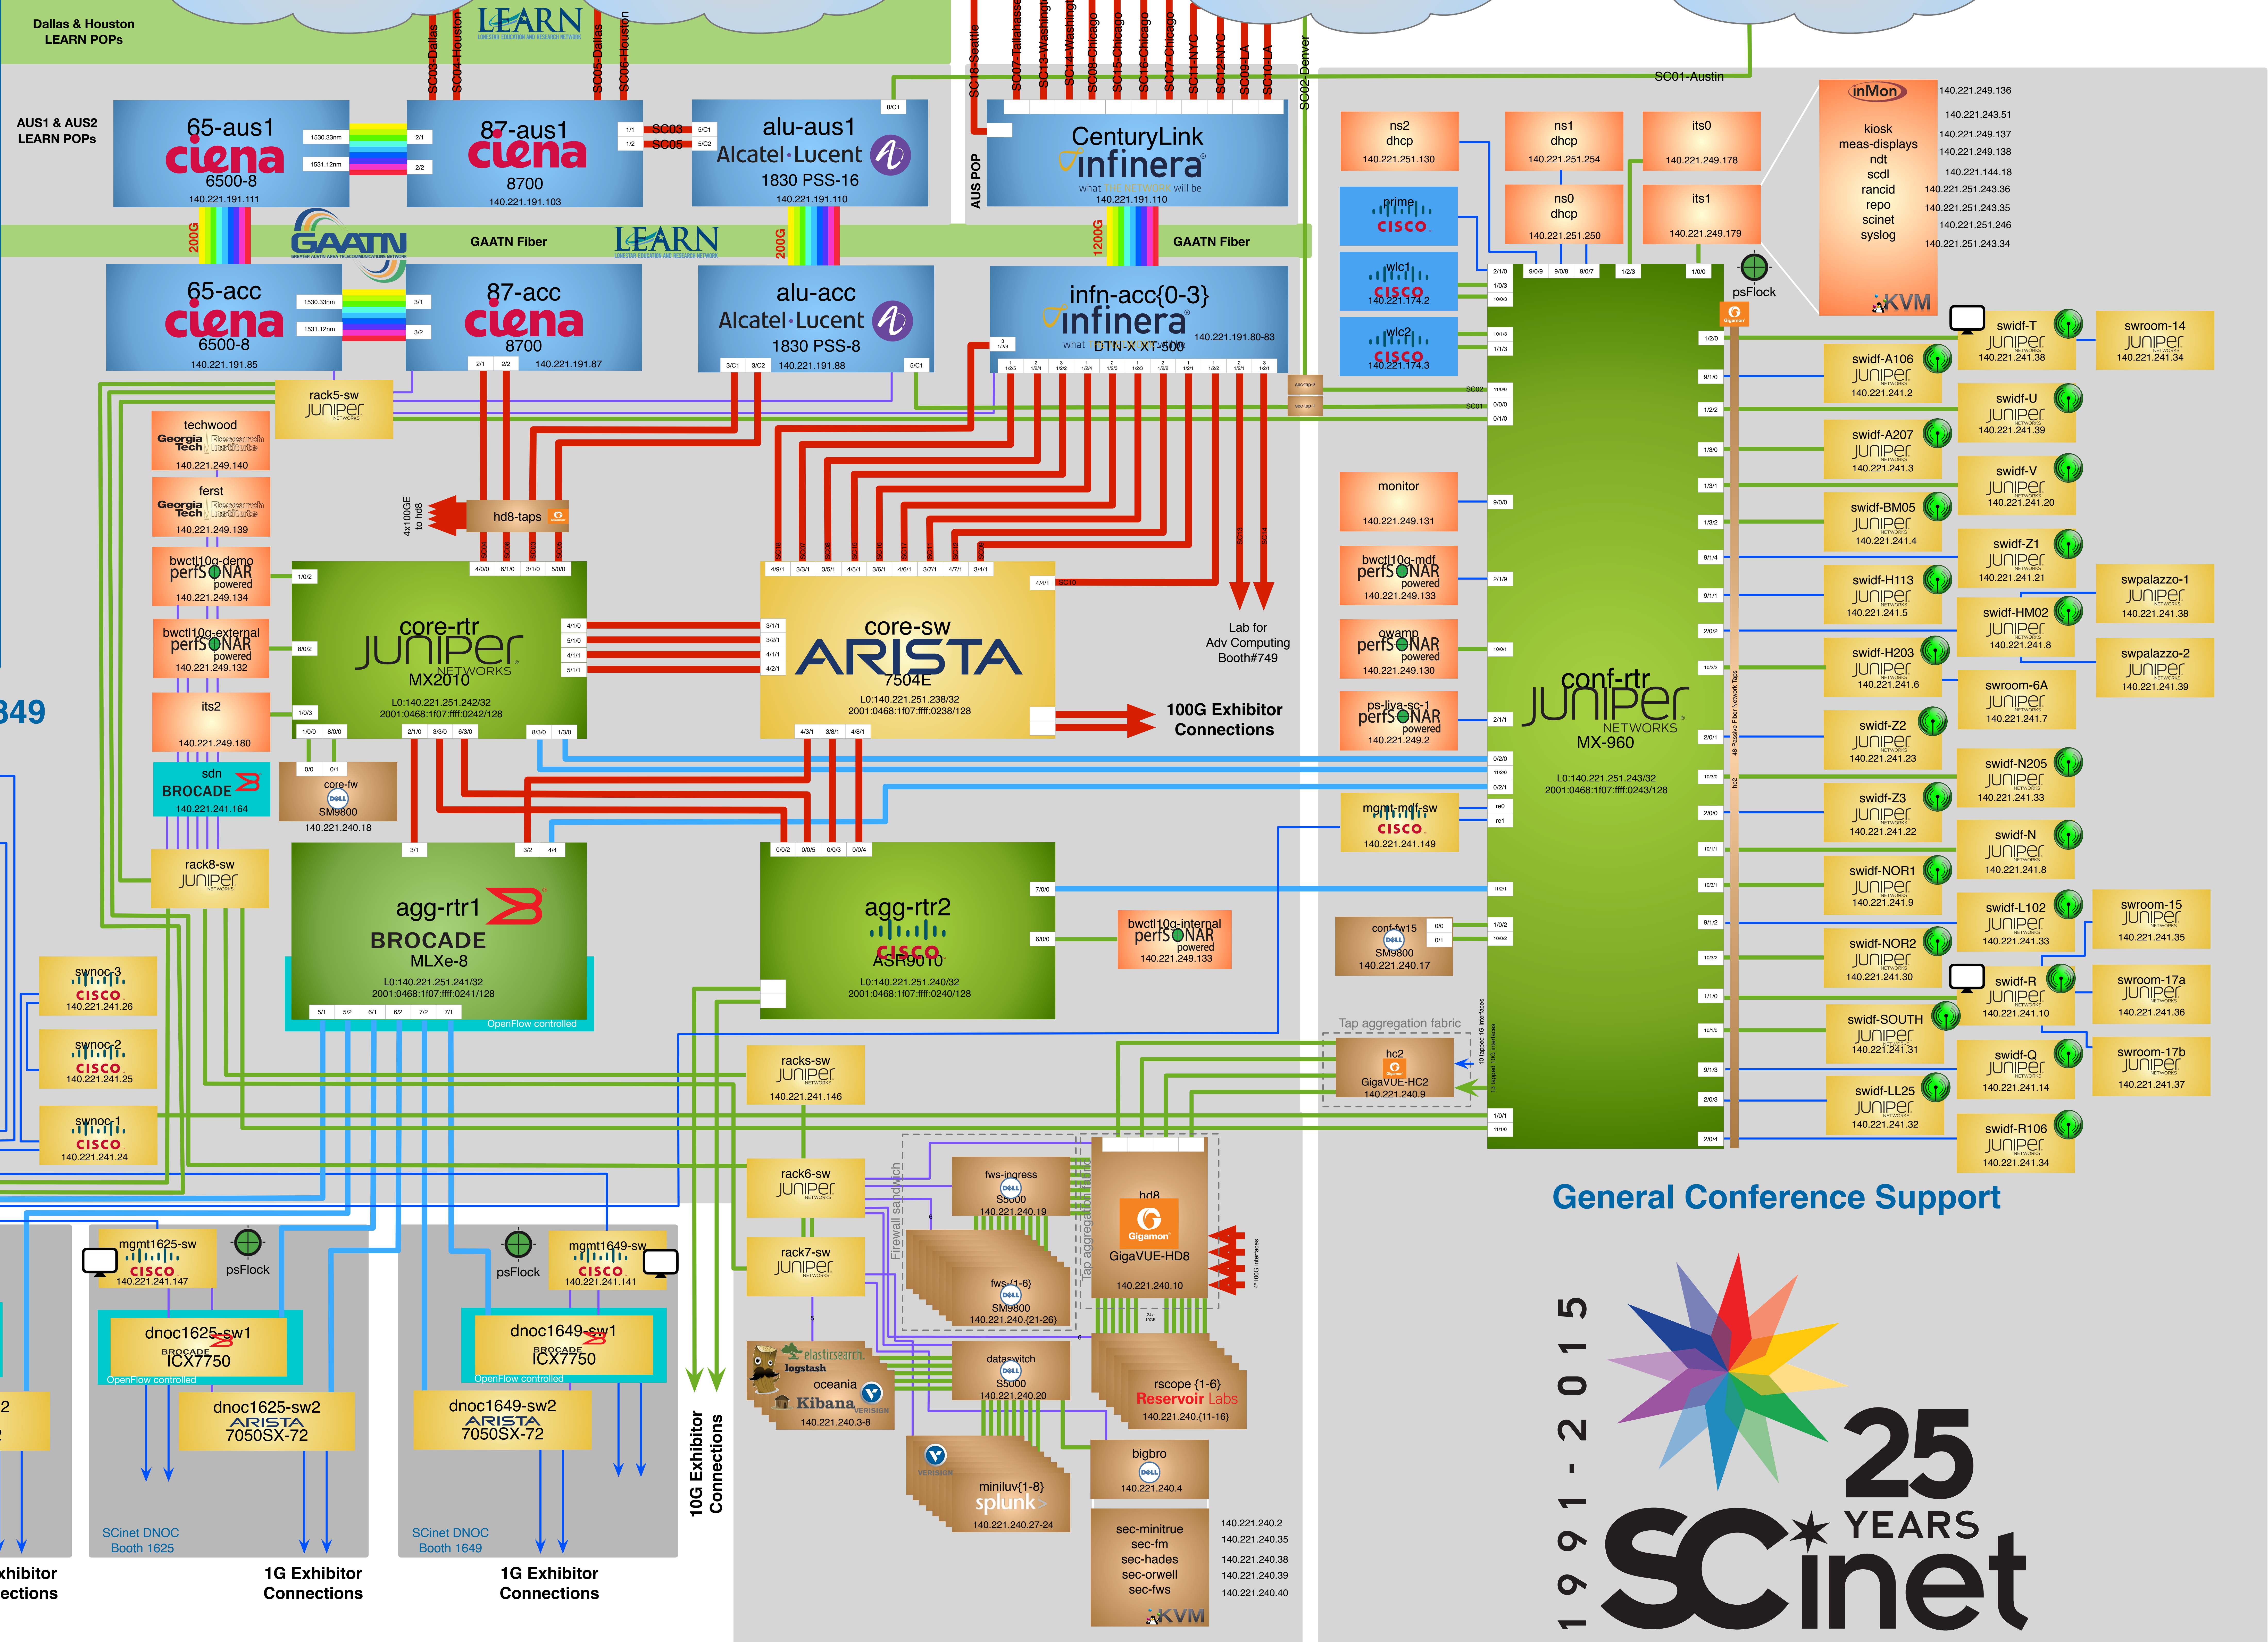

Network Architecture V4.2
Linda Winkler
Nov. 15-20, 2015

SCinet NOC Booth 849

1G Exhibitor Connections

1G Exhibitor Connections

1G Exhibitor Connections

10G Exhibitor Connections

100G Exhibitor Connections

General Conference Support