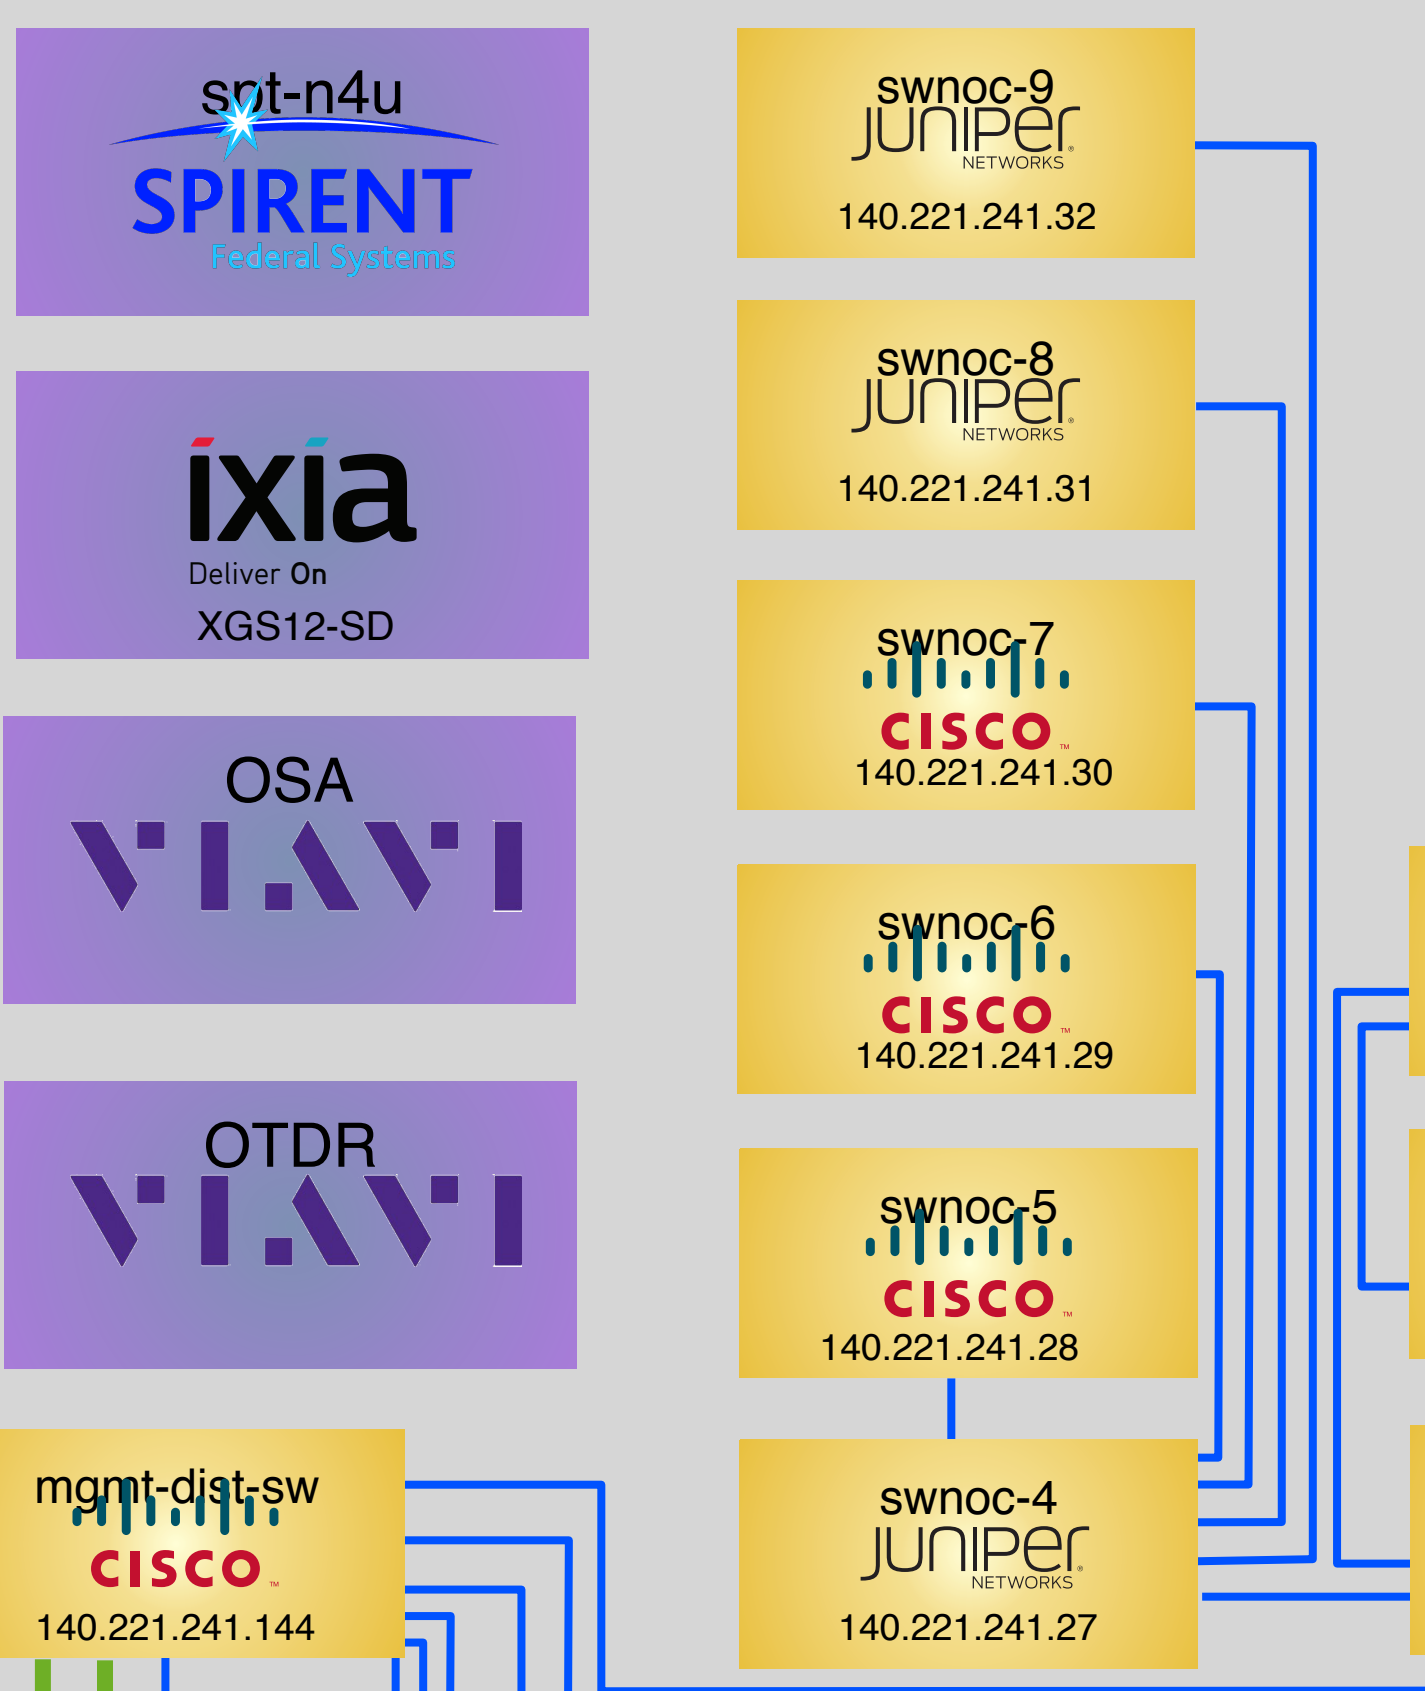

Network Architecture V4.2
Linda Winkler
Nov. 15-20, 2015

SCinet NOC Booth 849

1G Exhibitor Connections

1G Exhibitor Connections

1G Exhibitor Connections

10G Exhibitor Connections

100G Exhibitor Connections

General Conference Support